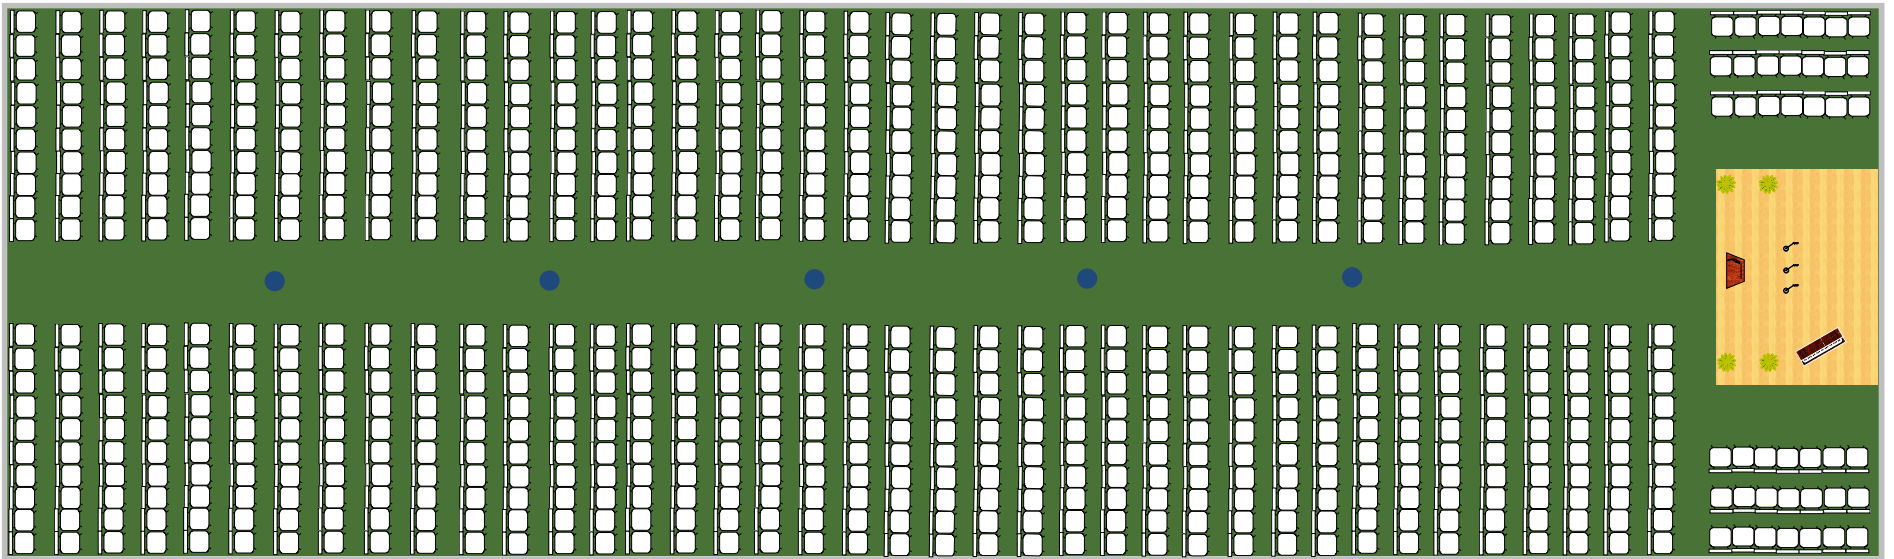

40' x 140' auditorium seating floor plan

● Blue dots = Center pole position

822 Seating capacity with 12' x 16' stage shown

867 maximum seating capacity without stage